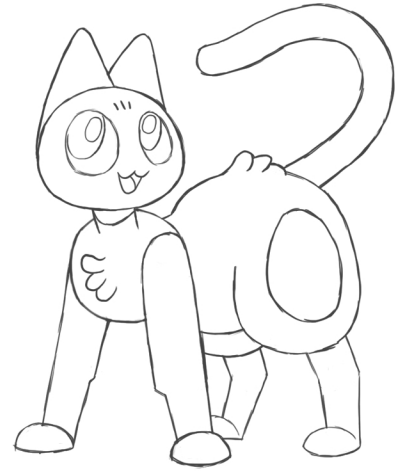

How to Draw Frankie

If you share your Frankie drawing online, use the hashtag #frankiecomics so others can see it too!

- ① Circles for her face, chest, and body. Triangle ears. Half-circles for her paws.

- ② Oval eyes, triangle mouth. Add her legs and tail.

- ③ Add brow dots, pupils, tongue, and chest fluff. Add upper back legs, belly, and her thigh spot.

- ④ Erase the lines you don't want to keep.

- ⑤ Ink.

- ⑥ Color.